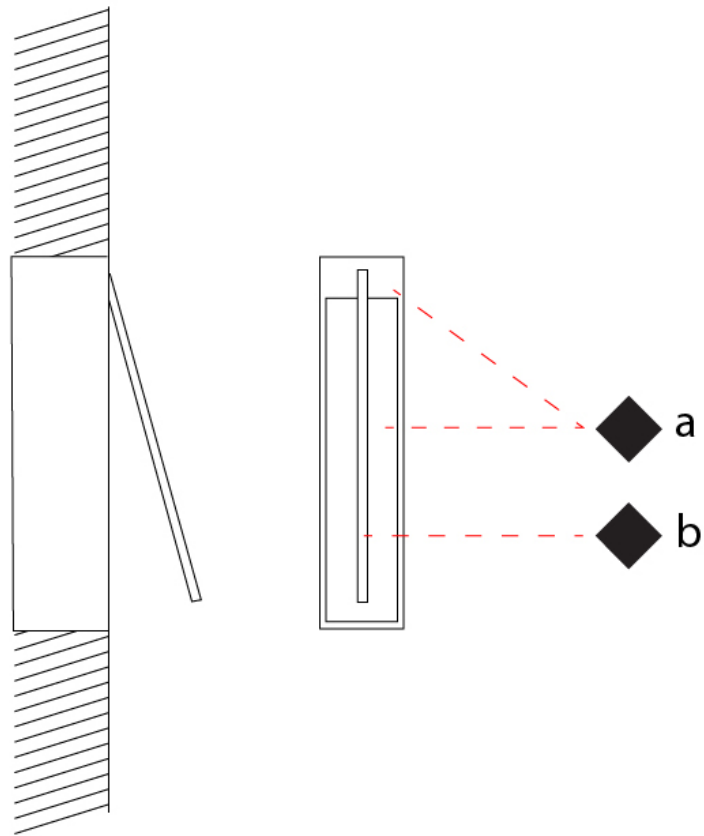

SPILO 1 ROD RECESSED

D46003-

PROJECT

TYPE

SPECIFIER

QUANTITY

DATE

D