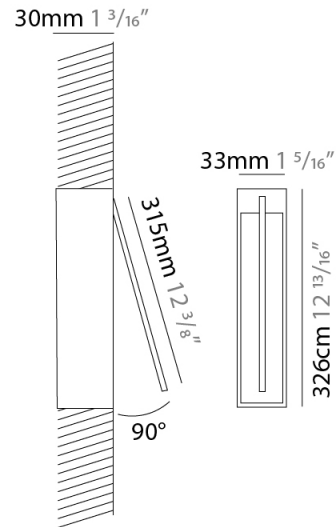

GENERAL

Series: Spillo
 Subseries: Spillo 1 Rod
 Brand: Icone
 Division: Design
 Mounting Type: Recessed
 Mounting Location: Wall
 Subcategory: Ambient

PHYSICAL

Shape: Rectangle
 Width (mm): 33
 Width (in): 1 ⁵/₁₆
 Height (mm): 126
 Height (in): 4 ¹⁵/₁₆
 Min. Recessing Depth (mm): 30
 Min. Recessing Depth (in): 1 ³/₁₆
 Light Distribution: Adjustable
[Fixture Finish: WHI / BLK / CHR / BGD](#)
 Fixture Material: Brass

GENERAL

Series: Spillo
 Subseries: Spillo 1 Rod
 Brand: Icone
 Division: Design
 Mounting Type: Recessed
 Mounting Location: Wall
 Subcategory: Ambient

PHYSICAL

Shape: Rectangle
 Width (mm): 33
 Width (in): 1 ⁵/₁₆
 Height (mm): 226
 Height (in): 8 ⁷/₈
 Min. Recessing Depth (mm): 30
 Min. Recessing Depth (in): 1 ³/₁₆
 Light Distribution: Adjustable
 Fixture Finish: WHI / BLK / CHR / BGD
 Fixture Material: Brass

GENERAL

Series: Spillo
 Subseries: Spillo 1 Rod
 Brand: Icone
 Division: Design
 Mounting Type: Recessed
 Mounting Location: Wall
 Subcategory: Ambient

PHYSICAL

Shape: Rectangle
 Width (mm): 33
 Width (in): 1 ⁵/₁₆
 Height (mm): 326
 Height (in): 12 ¹³/₁₆
 Min. Recessing Depth (mm): 30
 Min. Recessing Depth (in): 1 ³/₁₆
 Light Distribution: Adjustable
[Fixture Finish: WHI / BLK / CHR / BGD](#)
 Fixture Material: Brass

LED

[Color Temperature \(°K\): 2700 / 3000](#)
 Nominal Lumen (lm): 330
 CRI: >90 CRI
 Lamp Life (hrs): 50000

OPTICAL

Adjustability: Tilt 120°

RATINGS AND CERTIFICATIONS

Certified By: Certified for North American Standards
 IP rating: IP20