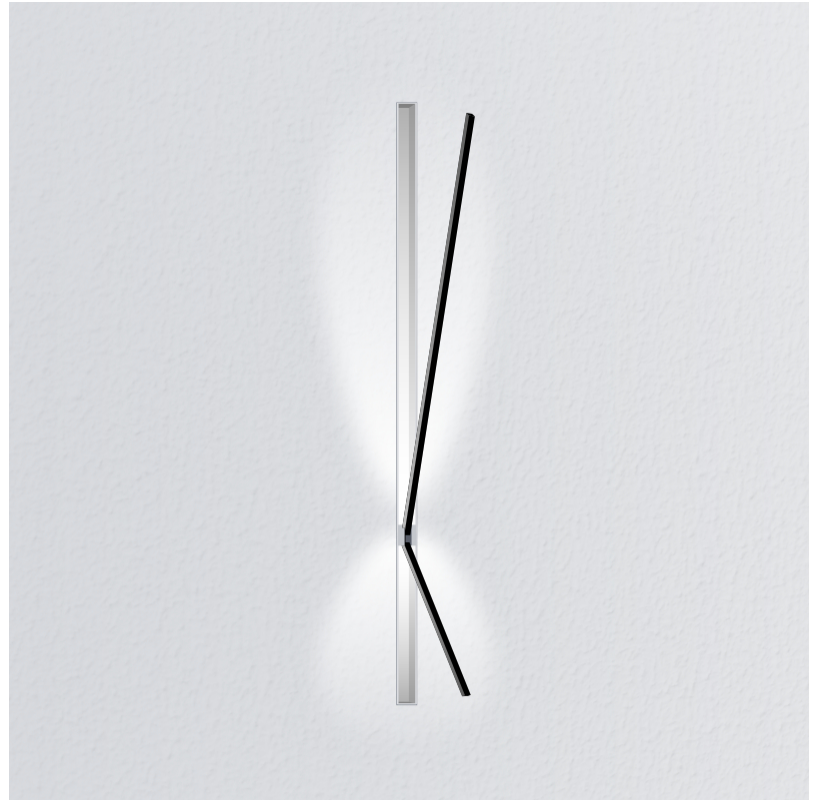

PROJECT	_____
TYPE	_____
SPECIFIER	_____
QUANTITY	_____
DATE	_____

SPILLO 2 ROD RECESSED

D46027- _____ - _____

base number   Color _____   Finish _____
Temperature   Options

1. To build a product code in our configurator select the specify button on the base model # product page
2. To build a manual product code on this datasheet choose from the options listed below in blue font and add the suffix to the base model #

GENERAL

Series: Spillo
Subseries: Spillo 2 Rod
Brand: Icone
Division: Design
Mounting Type: Recessed
Mounting Location: Wall
Subcategory: Ambient

PHYSICAL

Shape: Rectangle
Width (mm): 33
Width (in): 1 5/16
Height (mm): 1150
Height (in): 45 1/4
Min. Recessing Depth (mm): 30
Min. Recessing Depth (in): 1 3/16
Light Distribution: Adjustable
Fixture Finish: WHI / BLK / CHR / BGD
Fixture Material: Brass

ELECTRICAL

Lamp Type: LED
Total Output Wattage (W): 14.52
Dimming: 0-10V Dimming
Driver Included: No
Driver Location: Remote
Driver Type: Constant Voltage - 120Vac
Driver Class: Class 2
Input Voltage (V): 120 - 277
Output Voltage (V): 12
Upon Request: (Not included, see components) 0-10Vdc dimming / 277Vac

LED

Color Temperature (°K): 2700 / 3000
Nominal Lumen (lm): 1210
CRI: >90 CRI
Lamp Life (hrs): 50000

OPTICAL

Adjustability: Tilt 90°

RATINGS AND CERTIFICATIONS

Certified By: Certified for North American Standards
IP rating: IP20