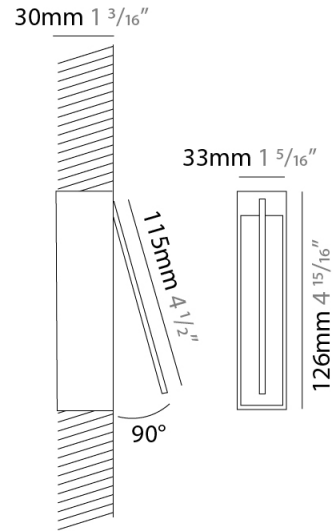

GENERAL

Series: Spillo
 Subseries: Spillo 1 Rod
 Brand: Icone
 Division: Design
 Mounting Type: Recessed
 Mounting Location: Wall
 Subcategory: Ambient

PHYSICAL

Shape: Rectangle
 Width (mm): 33
 Width (in): 1 ⁵/₁₆
 Height (mm): 126
 Height (in): 4 ¹⁵/₁₆
 Min. Recessing Depth (mm): 30
 Min. Recessing Depth (in): 1 ³/₁₆
 Light Distribution: Adjustable
[Fixture Finish: WHI / BLK / CHR / BGD](#)
 Fixture Material: Brass

LED

[Color Temperature \(°K\): 2700 / 3000](#)
 Nominal Lumen (lm): 110
 CRI: >90 CRI
 Lamp Life (hrs): 50000

OPTICAL

Adjustability: Tilt 120°

RATINGS AND CERTIFICATIONS

Certified By: Certified for North American Standards
 IP rating: IP20

GENERAL

Series: Spillo
 Subseries: Spillo 1 Rod
 Brand: Icone
 Division: Design
 Mounting Type: Recessed
 Mounting Location: Wall
 Subcategory: Ambient

PHYSICAL

Shape: Rectangle
 Width (mm): 33
 Width (in): 1 ⁵/₁₆
 Height (mm): 226
 Height (in): 8 ⁷/₈
 Min. Recessing Depth (mm): 30
 Min. Recessing Depth (in): 1 ³/₁₆
 Light Distribution: Adjustable
 Fixture Finish: WHI / BLK / CHR / BGD
 Fixture Material: Brass