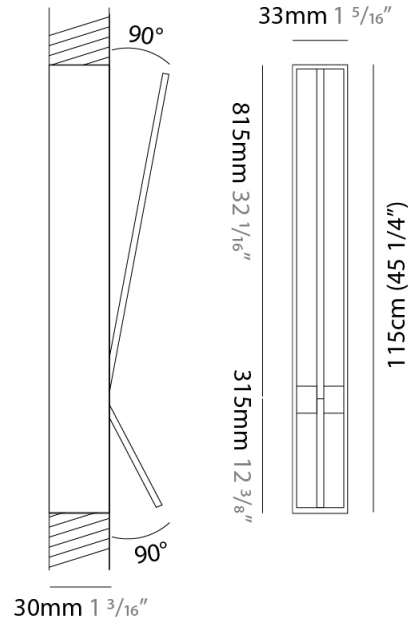

PROJECT	_____
TYPE	_____
SPECIFIER	_____
QUANTITY	_____
DATE	_____

SPILLO 2 ROD RECESSED

D46027- _____ - _____

base number   Color _____   Finish _____
Temperature   Options

1. To build a product code in our configurator select the specify button on the base model # product page
2. To build a manual product code on this datasheet choose from the options listed below in blue font and add the suffix to the base model #

GENERAL

Series: Spillo
Subseries: Spillo 2 Rod
Brand: Icone
Division: Design
Mounting Type: Recessed
Mounting Location: Wall
Subcategory: Ambient

PHYSICAL

Shape: Rectangle
Width (mm): 33
Width (in): 1 5/16
Height (mm): 1150
Height (in): 45 1/4
Min. Recessing Depth (mm): 30
Min. Recessing Depth (in): 1 3/16
Light Distribution: Adjustable
Fixture Finish: WHI / BLK / CHR / BGD
Fixture Material: Brass

ELECTRICAL

Lamp Type: LED
Total Output Wattage (W): 14.52
Dimming: 0-10V Dimming
Driver Included: No
Driver Location: Remote
Driver Type: Constant Voltage - 120Vac
Driver Class: Class 2
Input Voltage (V): 120 - 277
Output Voltage (V): 12
Upon Request: (Not included, see components) 0-10Vdc dimming / 277Vac

LED

Color Temperature (°K): 2700 / 3000
Nominal Lumen (lm): 1210
CRI: >90 CRI
Lamp Life (hrs): 50000

OPTICAL

Adjustability: Tilt 90°

RATINGS AND CERTIFICATIONS

Certified By: Certified for North American Standards
IP rating: IP20