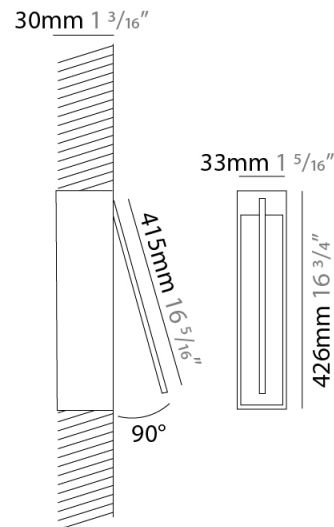

SPILLO 1 ROD RECESSED

D46006- -

base number
Color   Finish
Temperature   Options

1. To build a product code in our configurator select the specify button on the base model # product page
2. To build a manual product code on this datasheet choose from the options listed below in blue font and add the suffix to the base model #

GENERAL

Series: Spillo
Subseries: Spillo 1 Rod
Brand: Icone
Division: Design
Mounting Type: Recessed
Mounting Location: Wall
Subcategory: Ambient

PHYSICAL

Shape: Rectangle
Width (mm): 33
Width (in): 1 5/16
Height (mm): 426
Height (in): 16 3/4
Min. Recessing Depth (mm): 30
Min. Recessing Depth (in): 1 3/16
Light Distribution: Adjustable
Fixture Finish: WHI / BLK / CHR / BGD
Fixture Material: Brass

ELECTRICAL

Lamp Type: LED
Total Output Wattage (W): 4.8
Dimming: 0-10V Dimming
Driver Included: No
Driver Location: Remote
Driver Type: Constant Voltage - 120Vac
Driver Class: Class 2
Input Voltage (V): 120
Output Voltage (V): 12
Upon Request: (Not included, see components) 0-10Vdc dimming / 277Vac

LED

Color Temperature (°K): 2700 / 3000
Nominal Lumen (lm): 440
CRI: >90 CRI
Lamp Life (hrs): 50000

OPTICAL

Adjustability: Tilt 120°

RATINGS AND CERTIFICATIONS

Certified By: Certified for North American Standards
IP rating: IP20

PROJECT
TYPE
SPECIFIER
QUANTITY
DATE